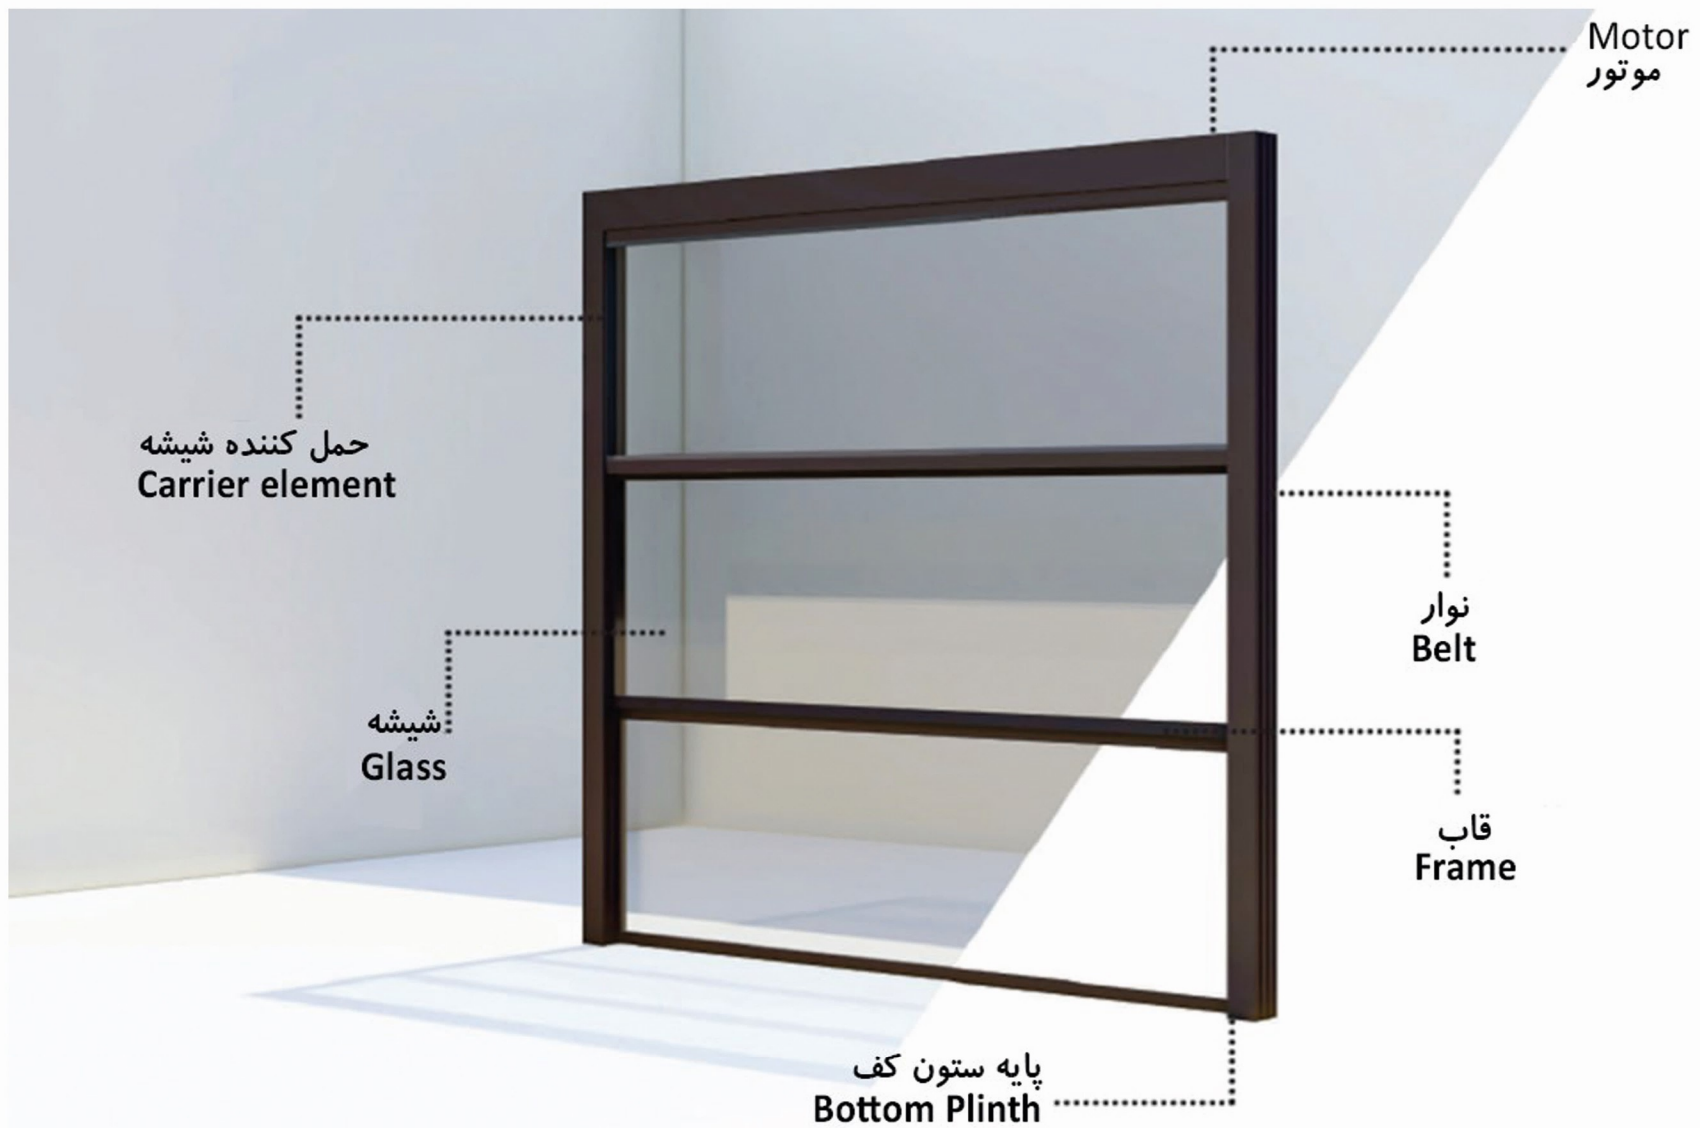

GUILLOTINE GLASS

شیشه گیوتینی