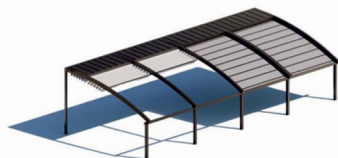

مدل های آلاچیق

PERGOLA MODELS

آلاچیق کلاسیک

CLASSIC PERGOLA

آلاچیق باز شو دو طرفه

DOUBLE OPENING PERGOLA

آلاچیق شعاعی

RADIAL PERGOLA

RADIAL PERGOLA

Radial Pergola are pergola systems that are preferred to create a wider and more spacious impression,

Especially in areas with low ceilings.

It is possible to cover large areas with half oval and full oval alternatives.